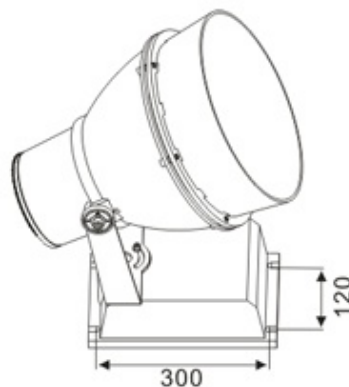

LED Wall Wash Lighting – LR-WW0127

Model No.	LR-WW0127
LED Type	CREE XP
LED Q'TY.	72
Beam Angle	15°/30°
Minimum luminous flux(lm)	8280
Voltage	120-240V
LED Watt	108W
Environmental Temperature	- 20°C-60°C
Environmental Humidity	0%-95%
Safety Class	I
Safety Type	IP65
Material	Aluminium
Driver	Included