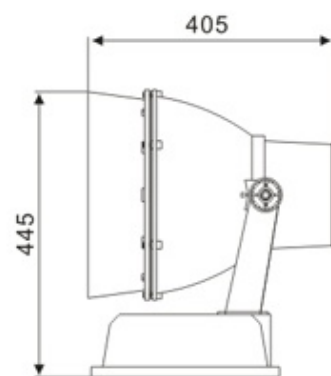

LED Wall Wash Lighting – LR-WW0127

Model No.	LR-WW0127
LED Type	CREE XP
LED Q'TY.	72
Beam Angle	15°/30°
Minimum luminous flux(lm)	8280
Voltage	120-240V
LED Watt	108W
Environmental Temperature	- 20°C-60°C
Environmental Humidity	0%-95%
Safety Class	I
Safety Type	IP65
Material	Aluminium
Driver	Included